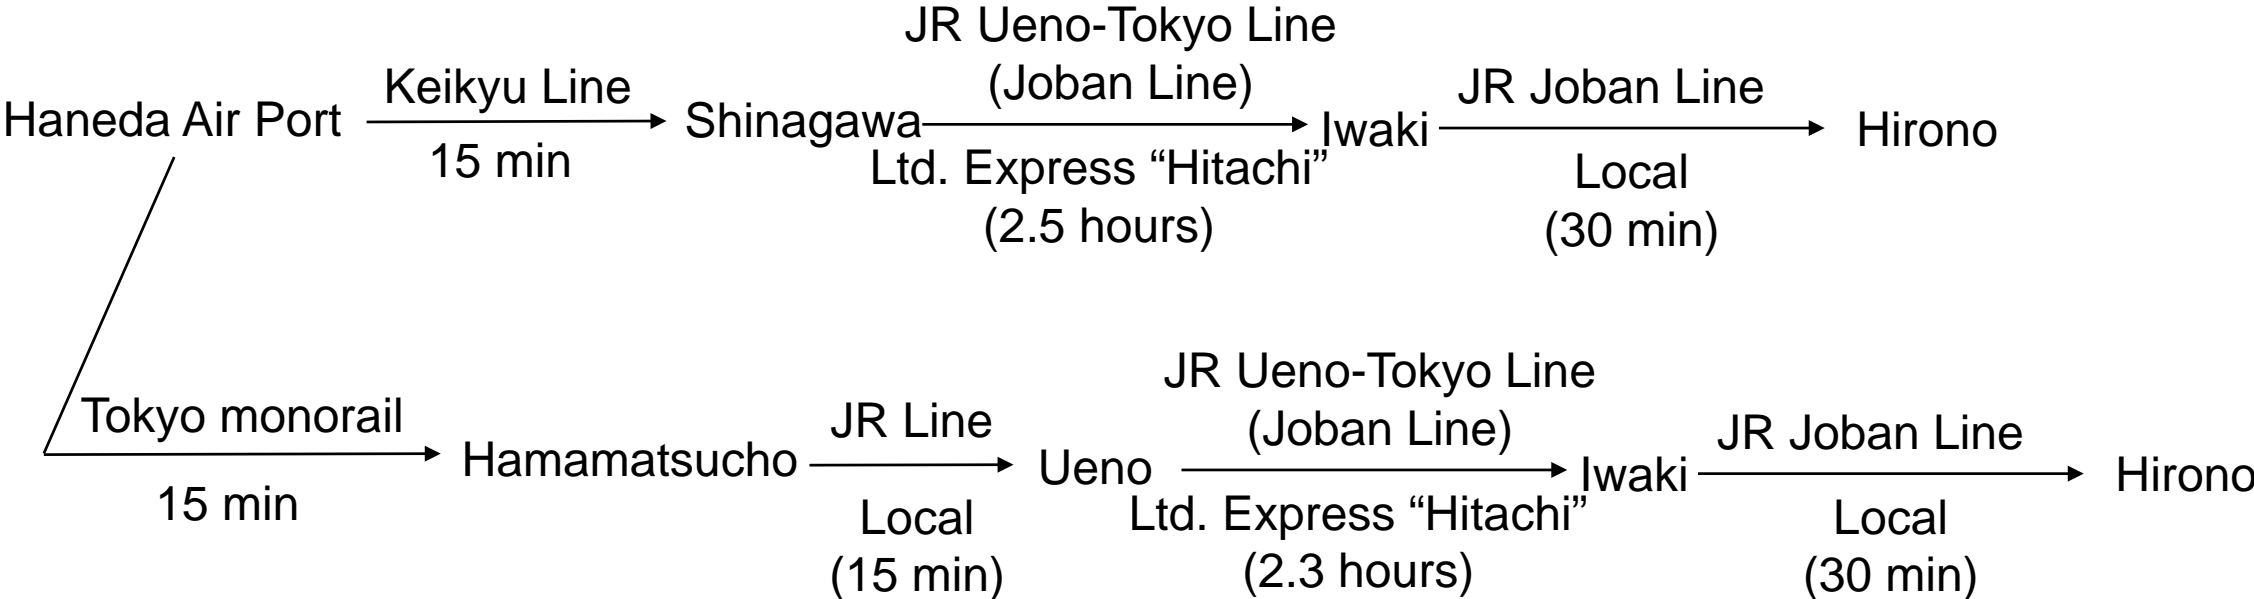

Access to J-Village

From Narita Air Port to Hirono station:

From Haneda Air Port to Hirono station:

Between Hirono station and J-Village:

1. Shuttle bus (The bus go back and forth for passengers)

	Hirono to J-Village	J-Village to Hirono
May 23 Thu.	17:47, 18:46	
May 24 Fri.	12:39	
May 25 Sat.	8:11, 9:44	
May 26 Sun.	8:11, 9:44	15:30~

2. Taxi

Hirono Taxi (広野タクシー)
+81-240-27-2151 (0240-27-2151)

Time table of JR Joban Line Ltd. Express “Hitachi” and local line for using shuttle bus.

Date	May 23		May 24	May 25 and 26	
Name	Hitachi 17	Hitachi 19	Hitachi 7		Hitachi 1
Shinagawa 品川	14:45	15:45	9:45		6:45
Tokyo 東京	14:53	15:53	9:53		6:53
Ueno 上野	15:00	16:00	10:00		7:00
Iwaki (arriving) いわき(着)	17:14	18:11	12:07		9:18
Iwaki (departing) いわき(発)	17:22	18:20	12:17	7:49	9:22
Hirono 広野	17:47	18:46	12:39	8:11	9:44